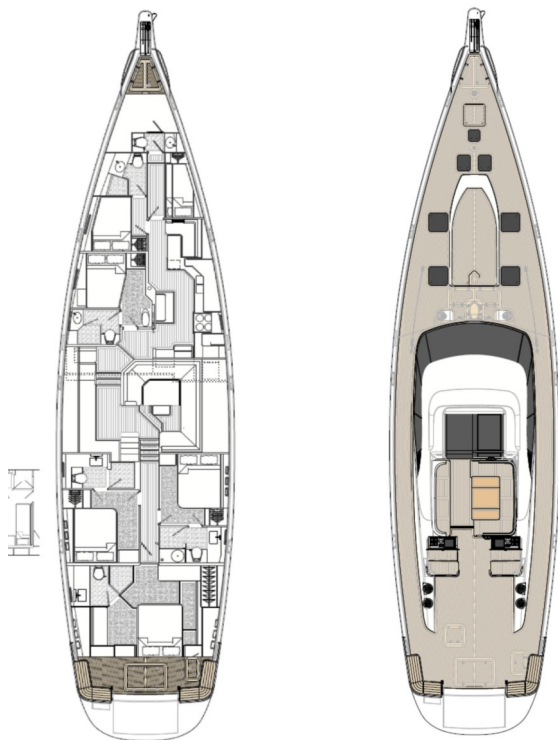

## KARIBU - 2013 / Refit 2022

Price	Contact For Price
Broker	Best Yachts Co.
Builder	Oyster Yachts
Model	Oyster 885
Length	88' 10"/27.08m
Beam	20' 9"/6.33m
Year	2013 / Refit 2022
Port	Italy

**BESTYACHTS**  
'we mean it'

## KARIBU - 2013 / Refit 2022

Karibu is a sailing yacht with an overall length of 27,08 m. The yacht's builder is Oyster Yachts from United Kingdom, who launched Karibu in 2013. The superyacht has a beam of 6,33 m, a draught of 3,5 m and a volume of 113 GT.

Name	Karibu
Model	Oyster 885
Builder	Oyster Yachts
Type	Sailing
Year Built	2013 / Refit 2022
Gross Tonnage	113 GT
Material	Hull Carbon GRP Superstructure GRP
Engines	1 x Cummins 300 HP
Length	88'10"/27.08m
Beam	20'9"/6.33m
Max Draught	11'6 / 3.5m
Speed	9/12 knots
Accommodation	12 guests
Cabins	6
Crew	5
Flag	Guernsey
Location	Italy