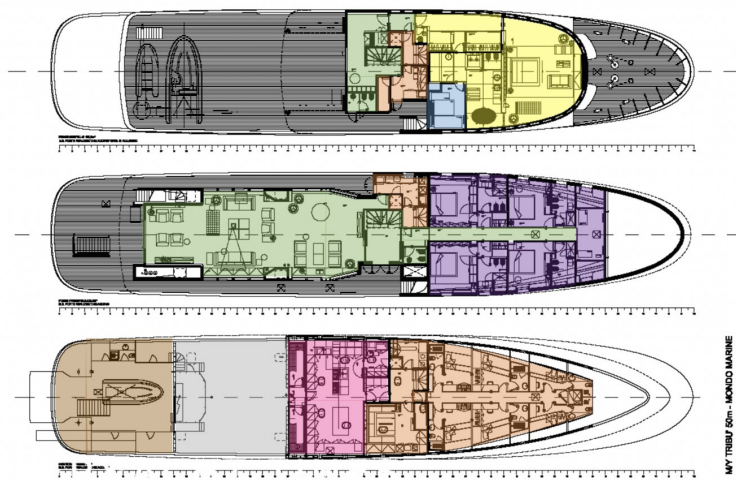

TRIBU 2007 - Refit 2022

Built by MONDOMARINE in Italy at their Savona shipyard, her interior is styled by design house Studio Lissoni and she was delivered in July 2007. This luxury vessel's exterior design is the work of LUCA DINI Design & Architecture and she was last refitted in 2022. Tribu is built with a steel hull and aluminium superstructure.

- Master cabin
- Pantry and crew quarters
- Guests cabins
- Garage
- Master's study
- Main saloon and guests areas
- Galley
- Engine room

MY TRIBU 60m - MONDO MARINE
Scale 1:75

- Gym
- Captain's cabin
- Pantry and crew stairs
- Bridge
- Guests areas
- Jaccuzzi