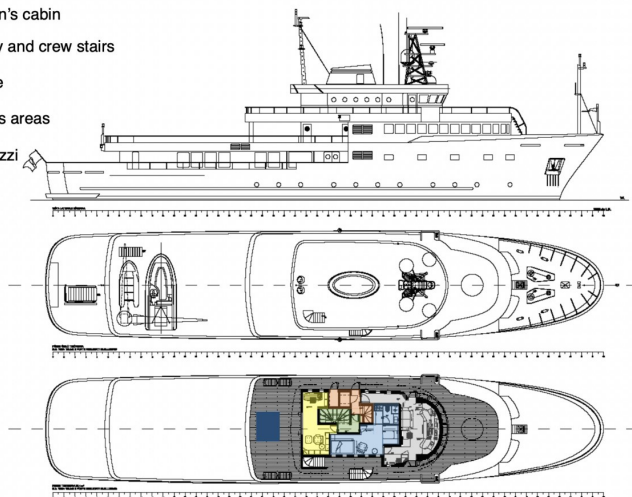

| | |
|---------------|---|
| Name | Tribu |
| Model | Tribu |
| Builder | Mondomarine |
| Type | Motor Yacht |
| Year Built | 2007 - Refit 2022 |
| Gross Tonnage | 783 |
| Material | Steel Hull and Aluminium Superstructure |
| Engines | 2 x Deutz AG |
| Length | 51m/166 ft |
| Beam | 9.8m/32.15 ft |
| Max Draft | 2.15 m |
| Speed | 12/15 knots |
| Accommodation | 28 guests |
| Cabins | 6 |
| Crew | 13 |
| Flag | Malta |
| Location | Italy, Savona |