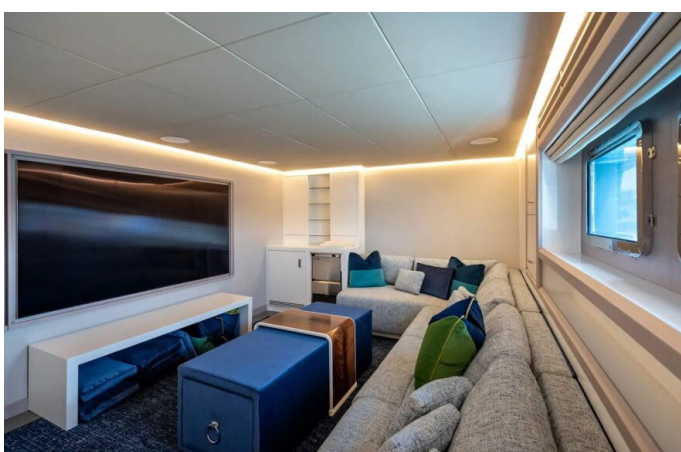

CHAPTER 3 - 2022

Stepping into the main salon and walking the guest corridor on the lower level really showcases how massive the Numarine 37XP is coming in at 345 gross tons. The salon can easily seat up to 12 and the dining arrangements on each deck allow all the guests to join around the table unlike some layouts that always seem to be a few chairs short.

Off the formal dining forward in the main deck is the galley located to port. From here you have direct access to crew which you can also access from the lower guest areas allowing for the crew to easily get to heads & beds without interfering with the guests onboard.

Forward on the main deck is where you would typically find the master cabin, but in this case it's the VIP. Due to the plumb bow and hull design this cabin benefits from large windows allowing endless natural light to flood the space.

bestyachts.net

Istanbul Office

Adress: Aydıntepe Mah., Sahilyolu Blv.,
Alize İş Merkezi, No: 191/76, 34947,
Tuzla, İstanbul, TR
Phone: +90 535 674 43 46
E-Mail: info@bestyachts.net

Shipyards

Adress: Pina Marin Shipyards, Antalya
Free Trade Zone, Liman Sb. Mah., 3. Sok.,
No: 3/1, 07130, Konyaaltı, Antalya, TR
Phone: +90 242 259 21 22
E-Mail: shipyards@bestyachts.net

Sales & Charter Office

Adress: Teos Marina, Sığacık Mah.,
Akkum Cad., No: 4/2C-D, 35460,
Seferihisar, İzmir, TR
Phone: +90 542 137 77 24
E-Mail: t.karal@bestyachts.net