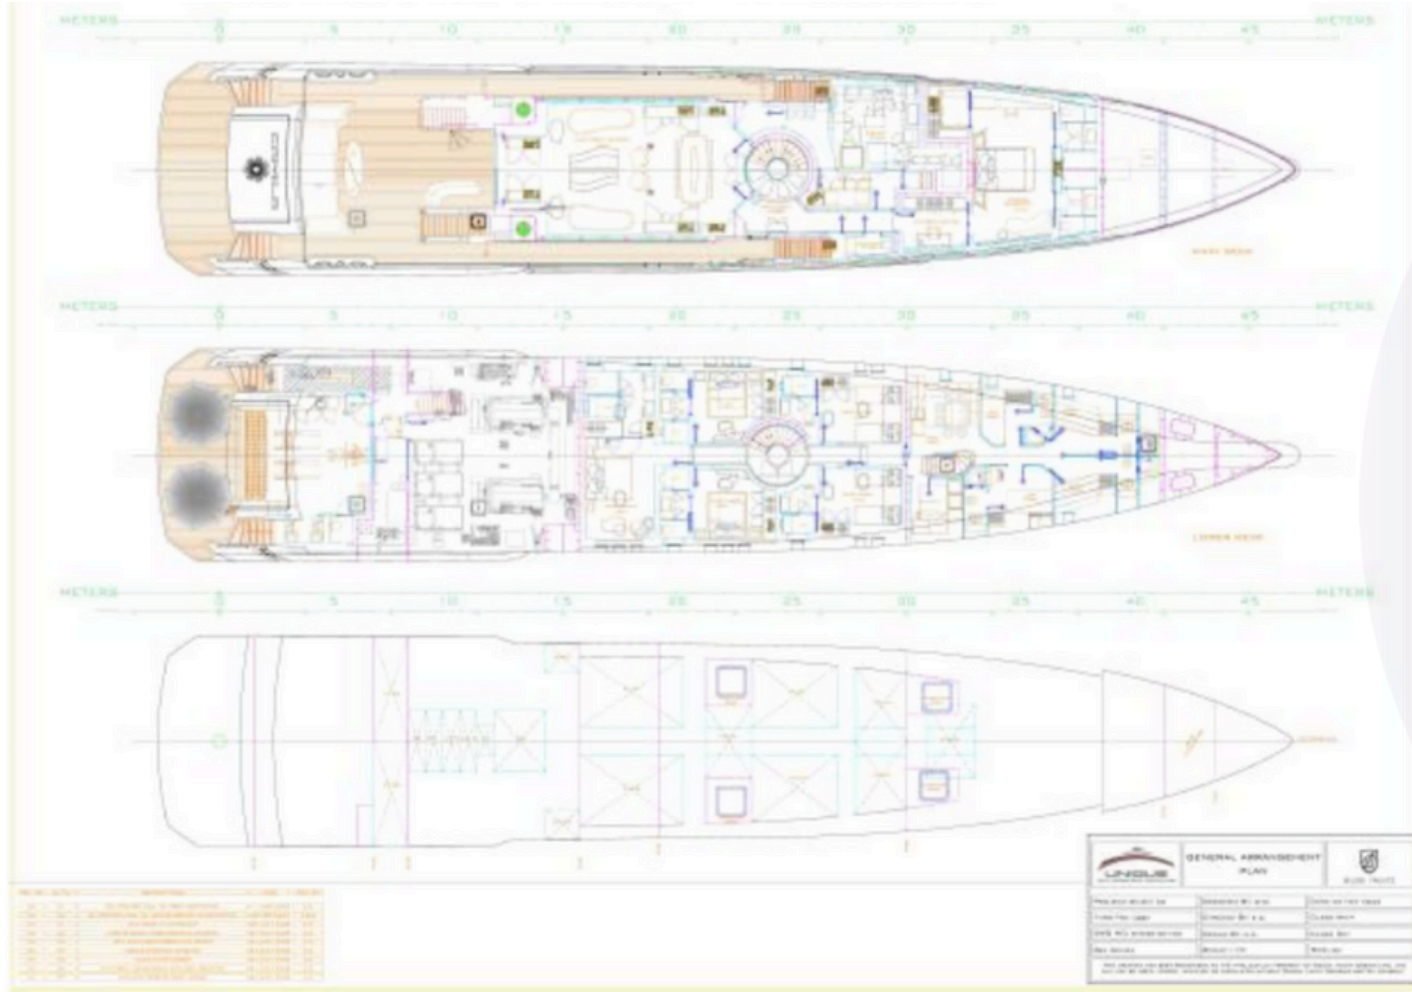

BESTYACHTS
'we mean it'

Yacht Building • Sales • Charter • Design • Management

bestyachts.net

Istanbul Office

Adress: Aydıntepe Mah., Sahilyolu Blv., Alize İş Merkezi, No: 191/76, 34947, Tuzla, İstanbul, TR

Phone: +90 535 674 43 46

E-Mail: info@bestyachts.net

Shipyard

Adress: Pina Marin Shipyard, Antalya Free Trade Zone, Liman Sb. Mah. 3. Sok. No: 3/1, 07130, Konyaaltı, Antalya

Phone: +90 242 259 21 22

E-Mail: shipyard@bestyachts.net

Sales & Charter Office

Adress: Teos Marina, Siğacık Mah., Akkum Cad., No: 4/2C-D, 35460, Seferihisar, İzmir, TR

Phone: +90 542 137 77 24

E-Mail: info@bestyachts.net