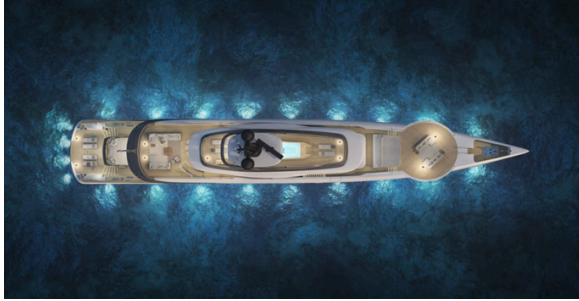

BESTYACHTS
'we mean it'

Yacht Building • Sales • Charter • Design • Management

bestyachts.net

Istanbul Office

Address: Aydıntepe Mah., Sahilyolu Blv., Alize İş Merkezi, No: 191/76, 34947, Tuzla, İstanbul, TR

Phone: +90 535 674 43 46

E-Mail: info@bestyachts.net

Shipyard

Address: Pina Marin Shipyard, Antalya Free Trade Zone, Liman Sb. Mah. 3. Sok. No: 3/1, 07130, Konyaaltı, Antalya

Phone: +90 242 259 21 22

E-Mail: shipyard@bestyachts.net

Sales & Charter Office

Address: Teos Marina, Siğacık Mah., Akkum Cad., No: 4/2C-D, 35460, Seferihisar, İzmir, TR

Phone: +90 542 137 77 24

E-Mail: info@bestyachts.net