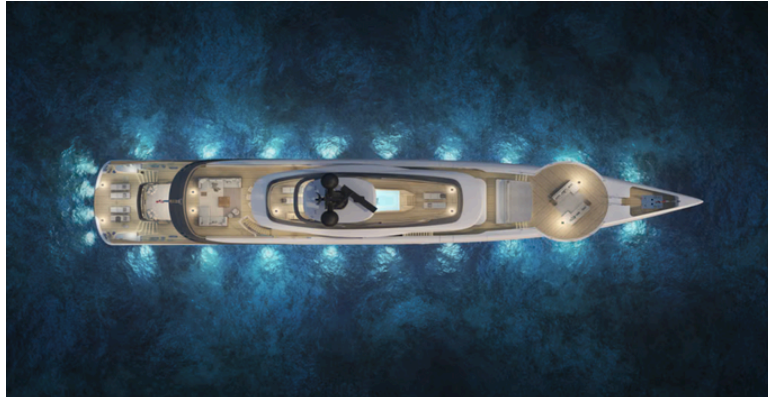

Lightweight Aluminium — Engineered for Performance

- Hull & superstructure: Full-aluminium construction for strength and efficiency
- Hull form: Semi-displacement for performance, seakeeping and reduced resistance
- Gross tonnage: 499 GT
- Classification: RINA with unrestricted navigation compliance

Her advanced build concept combines robust structural integrity with refined seafaring capability — delivering both spirited performance and long-distance reliability.